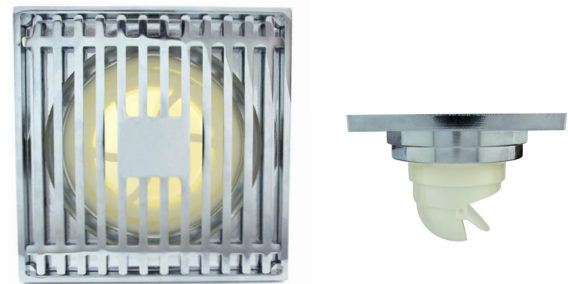

FLOOR GRATES

WATERMARK APPROVED

- / FULL BRASS CONSTRUCTION
- / HIGH QUALITY CHROME FINISH
- / MODELS AVAILABLE WITH NON RETURN VALVES TO ELIMINATE
ODOURS, INSECTS & SUDS

AVAILABLE FINISHES:

CHROME

WaterMark
ATS200.049:2005
Lic:23207

As a mark of our quality, this product complies with the relevant standard

FLOOR GRATES

Brass construction with High quality Chrome Finish. Models available with non return valves to eliminate odours, insects, and suds rising from the floor drainage. Removable for cleaning and maintenance purposes.

Linkware Floor Grates offer a 2 Year Replacement Warranty against fault in manufacture.

ROUND FLOOR GRATE
 R620B 50mm Round Floor Grate
 R622B 80mm Round Floor Grate
 R626B 100mm Round Floor Grate
 R630B 80mmx50mm Round Grate

SQUARE FLOOR GRATE
 R621B 50mm Square Floor Grate
 R624B 80mm Square Floor Grate
 R628B 100mm Square Floor Grate
 R631B 80mmx50mm Square Grate

NON RETURN FLOOR GRATE 50x80mm
 T633B

NON RETURN FLOOR GRATE 100mm
 T634B