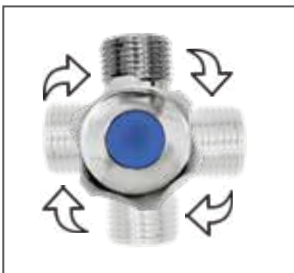

FEATURES:

- / Patent design
- / 360 Degree rotation
- / DR Brass construction
- / Includes Blue and Red Indicator buttons
- / 1/4 Turn Ceramic Disc operation
- / Take pressure up to 1,000 KPA
- Watermark certified
- Wall Cover Plate not Included

WARRANTY: 2 Year Replacement*

AVAILABLE IN CHROME

360 DEGREE ROTATION