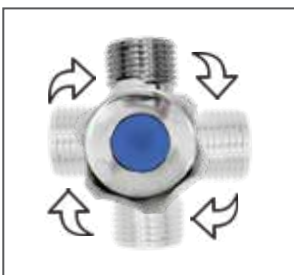

FEATURES:

- / Patent design
- / 360 Degree rotation
- / DR Brass construction
- / Includes Blue and Red Indicator buttons
- / 1/4 Turn Ceramic Disc operation
- / Take pressure up to 1,000 KPA
- / Watermark certified
- / Included 15mm & 20mm chrome sealing caps
- Wall Cover Plate not included

WARRANTY: 2 Year Replacement*

AVAILABLE IN CHROME

360 DEGREE ROTATION