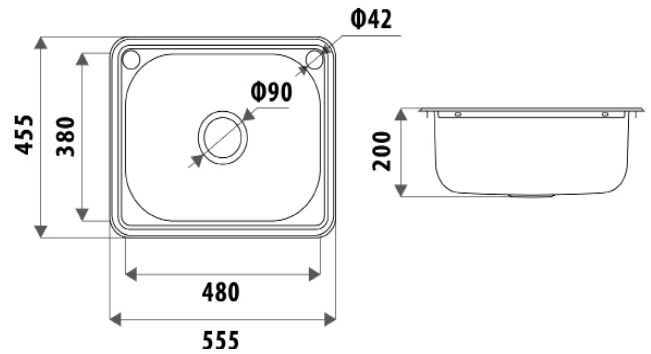

Laundry

Drop-in sinks

Laundry

Renovator 35 Litre Drop-In Sink

LADR35L

- Stainless Steel Tub
- Fixing Clips Included
- Basket Waste Included
- Sound Proof Bowl
- By Pass Kit included
- 555 W x 455 L x 200 D

Renovator 45 Litre Drop-In Sink

LADR45L

- Stainless Steel Tub
- Fixing Clips Included
- Basket Waste Included
- Sound Proof Bowl
- By Pass Kit included
- 600 W x 500 L x 240 D

WARRANTY

- 10 Year replacement only warranty against fault in manufacture