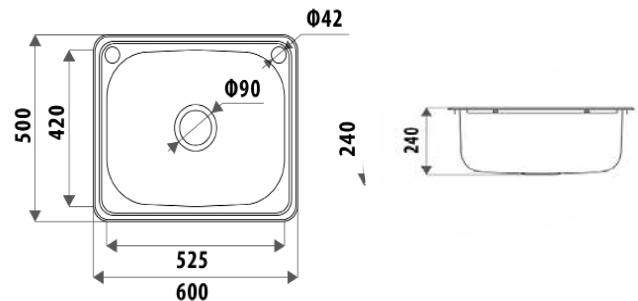

Laundry

Drop-in sinks

Laundry

Renovator 35 Litre Drop-In Sink

LADR35L

- Stainless Steel Tub
- Fixing Clips Included
- Basket Waste Included
- Sound Proof Bowl
- By Pass Kit included
- 555 W x 455 L x 200 D

Renovator 45 Litre Drop-In Sink

LADR45L

- Stainless Steel Tub
- Fixing Clips Included
- Basket Waste Included
- Sound Proof Bowl
- By Pass Kit included
- 600 W x 500 L x 240 D

WARRANTY

- 10 Year replacement only warranty against fault in manufacture