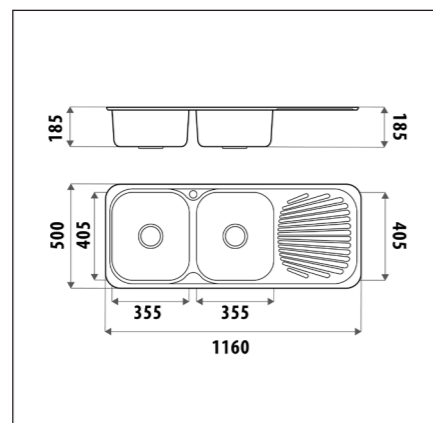

TECHNICAL DRAWING

BL793

Sydenham - 1 & 3/4

- BL867L = Left hand bowl
- BL867R = Right hand bowl
- Single tap hole
- 1080mm x 480mm
- Bowl 185mm deep
- 0.8mm Thick Stainless Steel
- Sound Proof Bowl
- Reinforced tap landings

TECHNICAL DRAWING

BL867L/R

* Image pictured is BL867R

1 & 1/2 Bowl Undermount

- Quality matte stainless steel finish
- Smooth radius on corners for easy cleaning
- Stainless steel basket wastes included
- 1mm thickness stainless steel

TECHNICAL DRAWING

BL794

Sydenham - Double

- BL868L = Left hand bowl
- BL868R = Right hand bowl
- Single tap hole
- Quality 0.8mm Stainless Steel
- Basket Wastes included
- Sound Proof Bowl
- Reinforced tap landings
- 1180mm x 480mm
- Bowl 185mm deep

TECHNICAL DRAWING

BL868L/R

* Image pictured is BL868L

Double Bowl Undermount

- Quality matte stainless steel finish
- Smooth radius on corners for easy cleaning
- Stainless steel basket wastes included
- 1mm thickness stainless steel