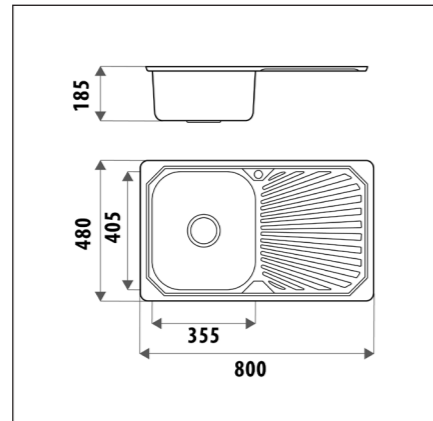

Sinks

kitchen

Sydenham - Single

- BL834L = Left hand bowl
- BL834R = Right hand bowl
- Single tap hole
- 800mm x 480mm
- Bowl 185mm deep
- 0.8mm thickness
- Basket Waste
- Sound proof bowl
- Reinforced tap landings

TECHNICAL DRAWING