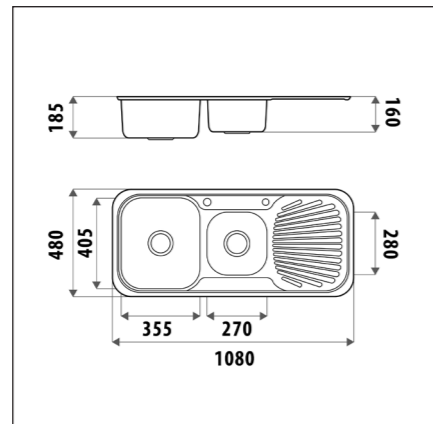

TECHNICAL DRAWING

BL793

Sydenham - 1 & 3/4

- BL867L = Left hand bowl
- BL867R = Right hand bowl
- Single tap hole
- 1080mm x 480mm
- Bowl 185mm deep
- 0.8mm Thick Stainless Steel
- Sound Proof Bowl
- Reinforced tap landings

TECHNICAL DRAWING

BL867L/R

* Image pictured is BL867R

1 & 1/2 Bowl Undermount

- Quality matte stainless steel finish
- Smooth radius on corners for easy cleaning
- Stainless steel basket wastes included
- 1mm thickness stainless steel

TECHNICAL DRAWING

BL794

Sydenham - Double

- BL868L = Left hand bowl
- BL868R = Right hand bowl
- Single tap hole
- Quality 0.8mm Stainless Steel
- Basket Wastes included
- Sound Proof Bowl
- Reinforced tap landings
- 1180mm x 480mm
- Bowl 185mm deep