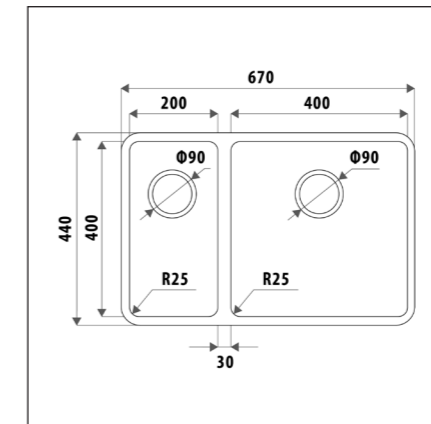

TECHNICAL DRAWING

BL793

Sydenham - 1 & 3/4

- BL867L = Left hand bowl
- BL867R = Right hand bowl
- Single tap hole
- 1080mm x 480mm
- Bowl 185mm deep
- 0.8mm Thick Stainless Steel
- Sound Proof Bowl
- Reinforced tap landings

TECHNICAL DRAWING

BL867L/R

* Image pictured is BL867R

1 & 1/2 Bowl Undermount

- Quality matte stainless steel finish
- Smooth radius on corners for easy cleaning
- Stainless steel basket wastes included
- 1mm thickness stainless steel

TECHNICAL DRAWING

BL794

Sydenham - Double

- BL868L = Left hand bowl
- BL868R = Right hand bowl
- Single tap hole
- Quality 0.8mm Stainless Steel
- Basket Wastes included
- Sound Proof Bowl
- Reinforced tap landings
- 1180mm x 480mm
- Bowl 185mm deep

TECHNICAL DRAWING

BL868L/R

* Image pictured is BL868L

Double Bowl Undermount

- Quality matte stainless steel finish
- Smooth radius on corners for easy cleaning
- Stainless steel basket wastes included
- 1mm thickness stainless steel