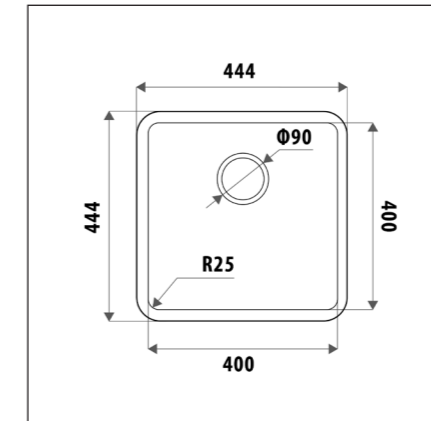

TECHNICAL DRAWING

BL793

Sydenham - 1 & 3/4

- BL867L = Left hand bowl
- BL867R = Right hand bowl
- Single tap hole
- 1080mm x 480mm
- Bowl 185mm deep
- 0.8mm Thick Stainless Steel
- Sound Proof Bowl
- Reinforced tap landings

TECHNICAL DRAWING

BL794

Sydenham - Double

- BL868L = Left hand bowl
- BL868R = Right hand bowl
- Single tap hole
- Quality 0.8mm Stainless Steel
- Basket Wastes included
- Sound Proof Bowl
- Reinforced tap landings
- 1180mm x 480mm
- Bowl 185mm deep