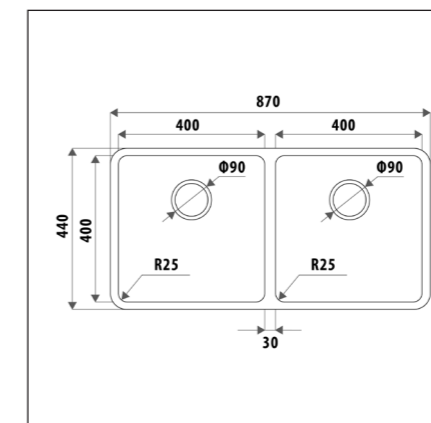

TECHNICAL DRAWING