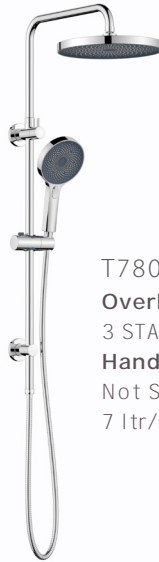

T7808CP
Overhead Shower:
3 STAR 8 ltr/min
Hand Shower:
Not Star Rated
7 ltr/min