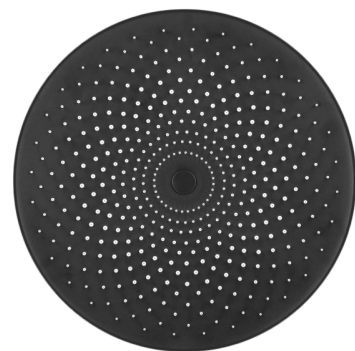

NEW SHOWER RANGE

Introducing The Gabe Shower Range

THE GABE TWIN SHOWER ON RAIL BRUSHED NICKEL

T7808BN

Overhead Shower:

3 STAR 8 ltr/min

Hand Shower:

Not Star Rated 7 ltr/min

AS 3718

LIC.20229

ESTIMATED ARRIVING AUGUST 21

/ Lifetime Warranty*

/ Five Color Options

/ Five Models

/ 417 Silicon Nozzles on Shower Head

/ 324 Silicon Nozzles on Hand Piece

AVAILABLE FINISHES

Linkware offers a lifetime warranty against defects in manufacturing. For full terms and conditions, refer to our website

THE GABE SHOWER RANGE

The most beautiful shower head design, giving a luxury shower experience. More than 3 times the normal shower nozzles. Patented design with concave face and nozzle pattern focus sprays into an abundant and generous shower. Absolute quality and design.

T7803CP
3 Stars 8.5 ltr/min

Hand Pieces and Bush
Shower Heads available
as separate items

CHROME

MATT BLACK

GUN METAL

BRUSHED GOLD

BRUSHED NICKEL