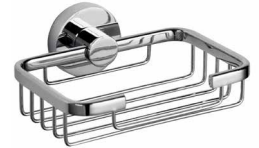

HAND SHOWER
T9087BG
3 STAR 8.5 lt/min

BUSH SHOWER HEAD
T9083BG-1
3 STAR 8.0 lt/min

AVAILABLE FINISHES:
CHROME, MATTE BLACK

LOUI ACCESSORIES CHROME

The Loui range is a favorite of ours featuring a modern curved design to suit a variety of bathrooms. With the addition of new lines, available in Chrome and Black gloss finish for durability - the Loui range offers a complete solution and value for money. This wide range will suit builders, renovators and savvy designers. The best part is that Loui Accessories are styled to compliment our beautiful range of high quality Showers and Mixers.

Loui range of accessories carries a 2 year replacement warranty.

*Towel rails can be cut to size

CHROME

TOWEL RACK
LR4000

DOUBLE TOWEL RAIL
LR4001

SINGLE TOWEL RAIL
LR4002

GLASS SHELF
LR4003

TOILET ROLL HOLDER
LR4004

STIRRUP TOILET ROLL HOLDER
LR4005

ROBE HOOK
LR4006

SOAP BASKET
LR4007

TUMBLER & HOLDER
LR4008

TOWEL RING
LR4009

TOILET PAN, BRUSH & HOLDER
LR4010

HAIR DRYER HOLDER
LR4013

DOUBLE TOWEL HOLDER
455mm
LR4014