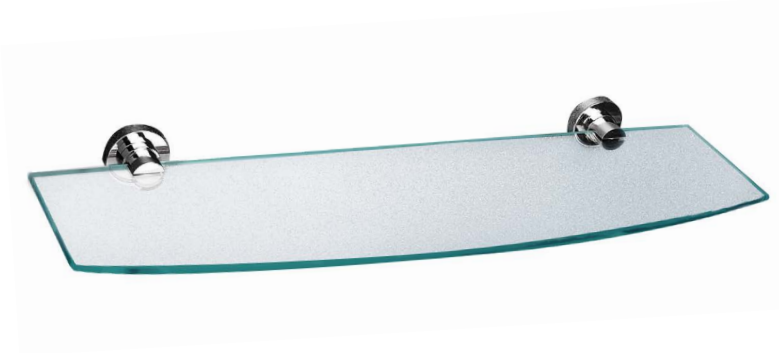

**RENOVATOR GLASS SHELF**

**PRODUCT CODE:** RR3003B

When renovating this range is a perfect choice with it's tranquil smoothness to match any style bathroom.

The Renovator range is perfect for the budget conscious, who require high quality products to suit any style decor.

**FEATURES:**

- / 490mm in length
- / Style to suit all decors
- / Die Cast Aluminium construction
- / High quality Chrome Finish
- / Matching Mixers

**WARRANTY:** 2 Year Warranty\*

AVAILABLE IN CHROME

MATCHING MIXERS