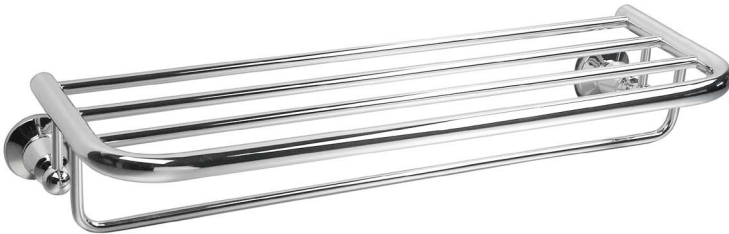

NOOSA TOWEL RACK

PRODUCT CODE: NR8000B

These heritage style accessories are perfect in any home. Combining curves with traditional style, Noosa accessories will give a spark to any bathroom.

Complete the beautiful range with Noosa Tapware.

FEATURES:

- / Wall mounted Towel Rack
- / 578mm in length
- / Stylish Heritage design
- / Solid brass construction
- / Modern circular design
- / High quality Chrome Finish
- / Optional Chrome or White Barrels
- / Matching Tapware

WARRANTY: 2 Year Warranty*

AVAILABLE IN CHROME & WHITE/CHROME

MATCHING TAPWARE