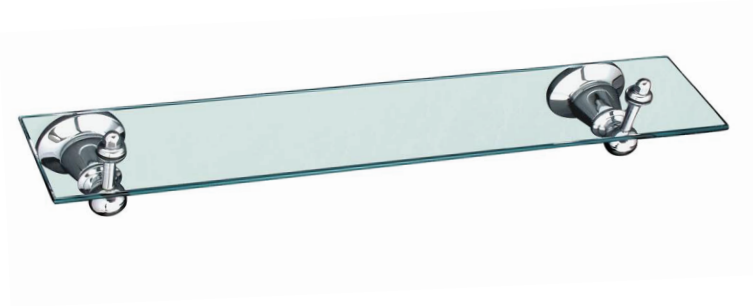

NOOSA GLASS SHELF

PRODUCT CODE: NR8003

These heritage style accessories are perfect in any home. Combining curves with traditional style, Noosa accessories will give a spark to any bathroom.

Complete the beautiful range with Noosa tapware.

FEATURES:

- / 495mm in length
- / Stylish Heritage design
- / Solid brass construction
- / High quality Finishes
- / Optional Chrome or White Barrels
- / Matching Tapware

WARRANTY: 2 Year Warranty*

AVAILABLE IN CHROME, CHROME/WHITE, BLACK/CHROME, BLACK/ROSEGOLD

MATCHING TAPWARE