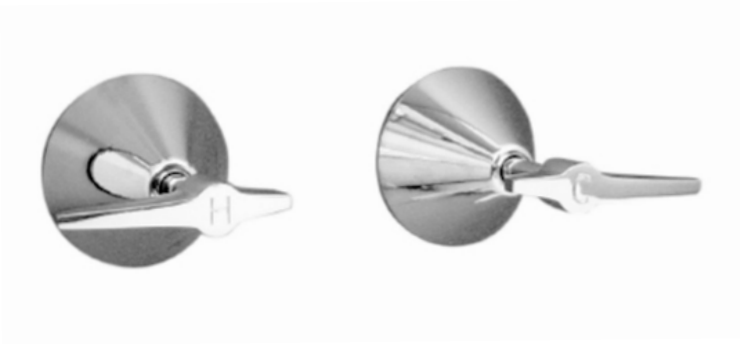

KIRRA LEVER WALL TOP ASSEMBLY

PRODUCT CODE: P1153B

Architecturally designed our Kirra Lever range offers the perfect style to suit either the domestic or commercial scene.

FEATURES:

- / Designed to suit any contemporary setting
- / Solid brass construction
- / 3/4 Turn Ceramic Disc Spindles
- / Lever Handles
- / High quality Chrome Finish
- / Matching Accessories Range

WARRANTY: 7 Year Warranty* / 1 Year Commercial