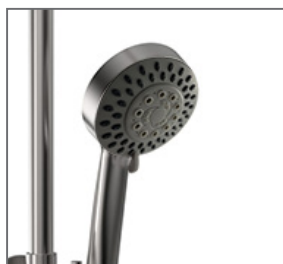

## ELLE STAINLESS STEEL TWIN SHOWER

PRODUCT CODE: SST8081B

The Elle Stainless Steel Shower range completes a collection of products for the entire house adding to our Tapware, Mixers and Accessories. Manufactured from 304 Grade Stainless Steel, the elegant and functional range will provide a unique look into your home. Our Showers feature a Lifetime Warranty against manufacturing fault, so you can be assured of long lasting performance of the complete Stainless Steel Collection.

### FEATURES:

- / Lifetime Warranty\*
- / 200mm Bush Shower Head
- / Five function hand shower
- / Simultaneous use of bush and hand shower
- / 304 Grade Stainless Steel
- / Elegant curved design
- / Full body shower experience
- / Brushed Finish

### WELS:

**Overhead Shower:** 3 STAR 8 ltr/min

**Hand Shower:** Not Star Rated 5 ltr/min

WARRANTY: Lifetime Warranty\*

5 FUNCTION HAND SHOWER

BUSH SHOWER HEAD