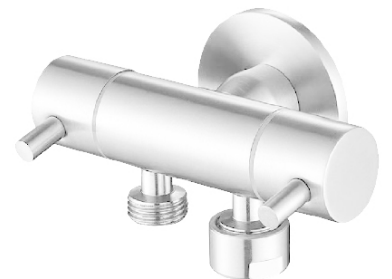

BRUSHED GOLD

WHITE

* WATER SUPPLY FOR THIS PRODUCT
MUST BE TURNED OFF WHEN NOT IN USE

TRIGGER SPRAY

The Linkware range of trigger sprays are engineered with precision and include quality fittings, providing a product of the highest quality. Suitable for many applications, with dual backflow prevention and reinforced hose - these items are a standard above any other product being considered for bidet spray applications (subject to Australian Standards being met for installation)

TRIGGER SPRAY T460BK
5 STAR 5 ltr/min

TRIGGER SPRAY T460PVDG
5 STAR 5 ltr/min

TRIGGER SPRAY T460B
5 STAR 5 ltr/min

DUAL CONTROL

MINI CISTERN COCK

- / HIGH QUALITY CHROME, STAINLESS STEEL, WHITE
PVD GOLD, MATTE BLACK & GUN METAL FINISHES
- / BACK PLATE INCLUDED
- / 1/4 TURN CERAMIC DISC
- / QUALITY BRASS CONSTRUCTION

AVAILABLE FINISHES:

DUAL CONTROL MINI CISTERN COCK

Linkware are building on the success of the Trigger Spray and have released a Dual Control Cistern Cock. Featuring two outlets and separate controls, these are perfect for applications requiring two outlets with the ability to isolate one source. Made from the finest materials, these are quality products and finishes to suit many tastes.

Linkware's Dual Cistern Cocks offer a 2 year replacement warranty.

DUAL CISTERN COCK
T115DB

DUAL CISTERN COCK
T115DSS

DUAL CISTERN COCK
T115DW

DUAL CISTERN COCK
T115DGM

DUAL CISTERN COCK
T115DBK

DUAL CISTERN COCK
T115DPVD