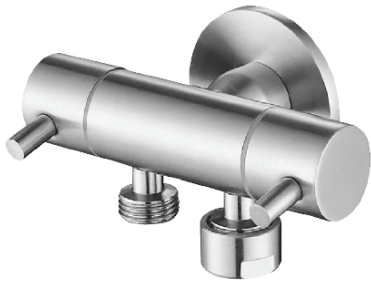

DUAL CONTROL MINI CISTERN COCK

Linkware are building on the success of the Trigger Spray and have released a Dual Control Cistern Cock. Featuring two outlets and separate controls, these are perfect for applications requiring two outlets with the ability to isolate one source. Made from the finest materials, these are quality products and finishes to suit many tastes.

Linkware's Dual Cistern Cocks offer a 2 year replacement warranty.

DUAL CISTERN COCK
T115DB