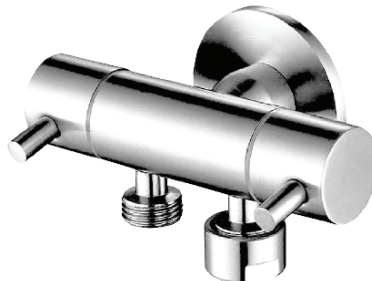

BRUSHED GOLD

WHITE

* WATER SUPPLY FOR THIS PRODUCT
MUST BE TURNED OFF WHEN NOT IN USE

TRIGGER SPRAY

The Linkware range of trigger sprays are engineered with precision and include quality fittings, providing a product of the highest quality. Suitable for many applications, with dual backflow prevention and reinforced hose - these items are a standard above any other product being considered for bidet spray applications (subject to Australian Standards being met for installation)

TRIGGER SPRAY T460BK
5 STAR 5 ltr/min

TRIGGER SPRAY T460PVDG
5 STAR 5 ltr/min

TRIGGER SPRAY T460B
5 STAR 5 ltr/min

DUAL CONTROL

MINI CISTERN COCK

- / HIGH QUALITY CHROME, STAINLESS STEEL, WHITE
PVD GOLD, MATTE BLACK & GUN METAL FINISHES
- / BACK PLATE INCLUDED
- / 1/4 TURN CERAMIC DISC
- / QUALITY BRASS CONSTRUCTION

AVAILABLE FINISHES:

DUAL CONTROL MINI CISTERN COCK

Linkware are building on the success of the Trigger Spray and have released a Dual Control Cistern Cock. Featuring two outlets and separate controls, these are perfect for applications requiring two outlets with the ability to isolate one source. Made from the finest materials, these are quality products and finishes to suit many tastes.

Linkware's Dual Cistern Cocks offer a 2 year replacement warranty.

DUAL CISTERN COCK
T115DB

DUAL CISTERN COCK
T115DSS

DUAL CISTERN COCK
T115DW

DUAL CISTERN COCK
T115DGM

DUAL CISTERN COCK
T115DBK

DUAL CISTERN COCK
T115DPVD