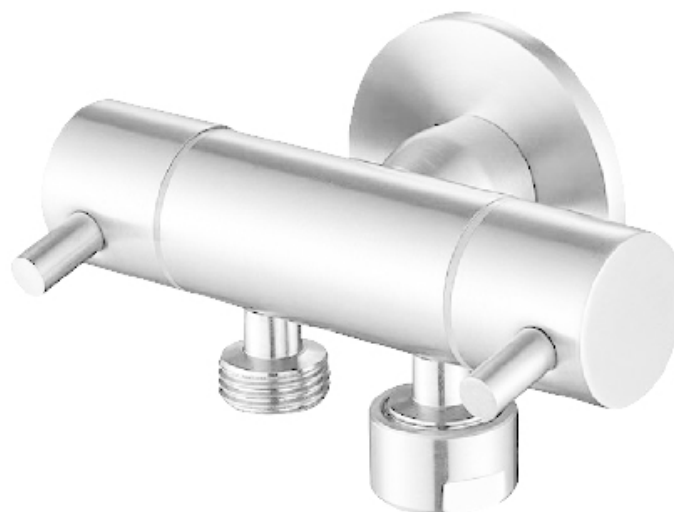

/ 1200MM REINFORCED HOSE

/ DUAL CHECK VALVE

AVAILABLE FINISHES:

CHROME

STAINLESS STEEL

MATTE BLACK

GOLD

GUN METAL

BRUSHED GOLD

WHITE

* WATER SUPPLY FOR THIS PRODUCT
MUST BE TURNED OFF WHEN NOT IN USE

TRIGGER SPRAY

The Linkware range of trigger sprays are engineered with precision and include quality fittings, providing a product of the highest quality. Suitable for many applications, with dual backflow prevention and reinforced hose - these items are a standard above any other product being considered for bidet spray applications (subject to Australian Standards being met for installation)

TRIGGER SPRAY T460BK
5 STAR 5 ltr/min

TRIGGER SPRAY T460PVDG
5 STAR 5 ltr/min

TRIGGER SPRAY T460B
5 STAR 5 ltr/min

DUAL CONTROL

MINI CISTERN COCK

- / HIGH QUALITY CHROME, STAINLESS STEEL, WHITE
PVD GOLD, MATTE BLACK & GUN METAL FINISHES
- / BACK PLATE INCLUDED
- / 1/4 TURN CERAMIC DISC
- / QUALITY BRASS CONSTRUCTION

AVAILABLE FINISHES:

DUAL CONTROL MINI CISTERN COCK

Linkware are building on the success of the Trigger Spray and have released a Dual Control Cistern Cock. Featuring two outlets and separate controls, these are perfect for applications requiring two outlets with the ability to isolate one source. Made from the finest materials, these are quality products and finishes to suit many tastes.