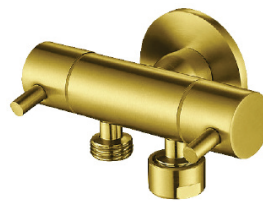

BRUSHED GOLD

WHITE

* WATER SUPPLY FOR THIS PRODUCT
MUST BE TURNED OFF WHEN NOT IN USE

TRIGGER SPRAY

The Linkware range of trigger sprays are engineered with precision and include quality fittings, providing a product of the highest quality. Suitable for many applications, with dual backflow prevention and reinforced hose - these items are a standard above any other product being considered for bidet spray applications (subject to Australian Standards being met for installation)

AVAILABLE FINISHES:

DUAL CONTROL MINI CISTERN COCK

Linkware are building on the success of the Trigger Spray and have released a Dual Control Cistern Cock. Featuring two outlets and separate controls, these are perfect for applications requiring two outlets with the ability to isolate one source. Made from the finest materials, these are quality products and finishes to suit many tastes.

Linkware's Dual Cistern Cocks offer a 2 year replacement warranty.

DUAL CISTERN COCK
T115DB

DUAL CISTERN COCK
T115DSS

DUAL CISTERN COCK
T115DW

DUAL CISTERN COCK
T115DGM

DUAL CISTERN COCK
T115DBK

DUAL CISTERN COCK
T115DPVD

DUAL CISTERN COCK
T115DBG