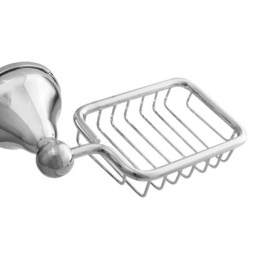

# BYRON ACCESSORIES

Byron accessories are designed to compliment our stylish Mode tapware range. There is a range of accessories combining class and quality to suit any style home. Like the tapware, this range comes in a variety of colours; White, ivory or chrome with the choice of gold or chrome trims.

Byron range of accessories carries a 2 year replacement warranty.

**TOWEL RACK**  
BR1000B

**DOUBLE TOWEL RAIL**  
BR1001B

**SINGLE TOWEL RAIL**  
BR1002B

**GLASS SHELF**  
BR1003B

**TOILET ROLL HOLDER**  
BR1004B

**TOILET ROLL HOLDER  
WITH FLAP**  
BR1004LB

**TOILET ROLL STIRRUP  
HOLDER**  
BR1005B

**ROBE HOOK**  
BR1006B

**SOAP DISH**  
BR1007B

**TOOTHBRUSH HOLDER  
& TUMBLER**  
BR1008B

**TOWEL RING**  
BR1009B

**SOAP BASKET**  
BR1011B

**TOILET PAN, BRUSH &  
HOLDER**  
BR1010B