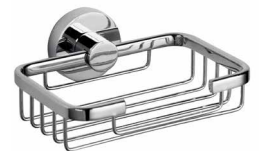

AVAILABLE FINISHES:
CHROME, MATTE BLACK

LOUI ACCESSORIES CHROME

The Loui range is a favorite of ours featuring a modern curved design to suit a variety of bathrooms. With the addition of new lines, available in Chrome and Black gloss finish for durability - the Loui range offers a complete solution and value for money. This wide range will suit builders, renovators and savvy designers. The best part is that Loui Accessories are styled to compliment our beautiful range of high quality Showers and Mixers.

Loui range of accessories carries a 2 year replacement warranty.

*Towel rails can be cut to size

CHROME

TOWEL RACK
LR4000

DOUBLE TOWEL RAIL
LR4001

SINGLE TOWEL RAIL
LR4002

GLASS SHELF
LR4003

TOILET ROLL HOLDER
LR4004

STIRRUP TOILET ROLL HOLDER
LR4005

ROBE HOOK
LR4006

SOAP BASKET
LR4007

TUMBLER & HOLDER
LR4008

TOWEL RING
LR4009

TOILET PAN, BRUSH & HOLDER
LR4010

HAIR DRYER HOLDER
LR4013

DOUBLE TOWEL HOLDER
455mm
LR4014

DOUBLE GLASS SHELF
347mm
LR4015

AVAILABLE FINISHES:
CHROME, MATTE BLACK,

LOUI ACCESSORIES BLACK

The Loui range is a favorite of ours featuring a modern curved design to suit a variety of bathrooms. With the addition of new lines, available in Black gloss finish for durability - the Loui range offers a complete solution and value for money. This wide range will suit builders, renovators and savvy designers. The best part is that Loui Accessories are styled to compliment our beautiful range of high quality Showers and Mixers.