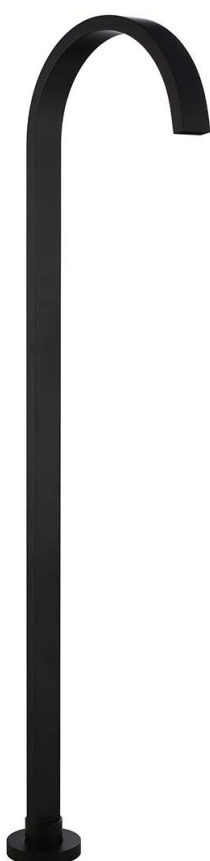

TOWEL HOLDER
HR7509ORB

LIBERTY SHOWERS

The Liberty shower range is sleek, modern, bold and elegant. Offering a slim line bush shower head and square design this modern range will add luxury to any bathroom. Liberty showers have been designed to match Liberty Mixers and Tapware, please see website for further details. This impressive range offers two finishes; high quality chrome and durable electroplated matte black.

HAND SHOWER ON RAIL

T9982BK

3 STAR 8.5 lt/min

HAND SHOWER WITH WALL BRACKET

T9989BK

3 STAR 8.5 lt/min

GOOSENECK SHOWER

T9983BK

3 STAR 8 lt/min

HAND SHOWER

R418BK

3 STAR 8.5 lt/min

LIBERTY FREESTANDING BATH SPOUT

Our Liberty Freestanding Bath Spouts offer contemporary elegance and slimline design which will perfectly accompany your Free standing bath.

Liberty Freestanding Bath Spout offers a 2 year Replacement Warranty.

FREESTANDING BATH SPOUT

Chrome - T9984CP

FREESTANDING BATH SPOUT

Matte Black - T9984BK