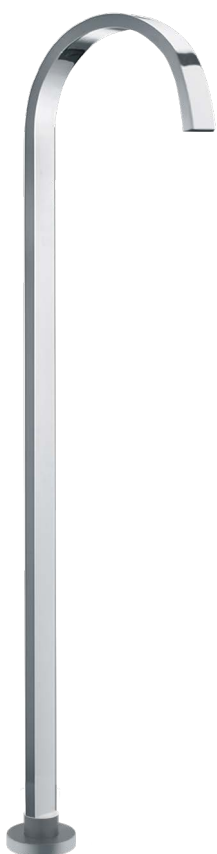

TOWEL HOLDER
HR7509ORB

LIBERTY SHOWERS

The Liberty shower range is sleek, modern, bold and elegant. Offering a slim line bush shower head and square design this modern range will add luxury to any bathroom. Liberty showers have been designed to match Liberty Mixers and Tapware, please see website for further details. This impressive range offers two finishes; high quality chrome and durable electroplated matte black.

HAND SHOWER ON RAIL

T9982BK

3 STAR 8.5 lt/min

HAND SHOWER WITH WALL BRACKET

T9989BK

3 STAR 8.5 lt/min

GOOSENECK SHOWER

T9983BK

3 STAR 8 lt/min

HAND SHOWER

R418BK

3 STAR 8.5 lt/min

LIBERTY FREESTANDING BATH SPOUT

Our Liberty Freestanding Bath Spouts offer contemporary elegance and slimline design which will perfectly accompany your Free standing bath.

Liberty Freestanding Bath Spout offers a 2 year Replacement Warranty.

FREESTANDING BATH SPOUT

Chrome - T9984CP

FREESTANDING BATH SPOUT

Matte Black - T9984BK