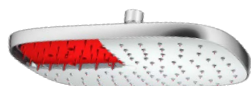

## AVAILABLE FINISHES

CHROME

MATTE BLACK

SELF CLEANING MECHANISM

The Huntingwood Collection of Self Cleaning Showers combines the beauty of world class design and construction with the functionality of being tested for over 60 years of showering. With 6 models available, in classic Chrome finish to the highly popular Matte Black finish the Huntingwood Collection of Self Cleaning Showers will provide you with the perfect choice for your bathroom.