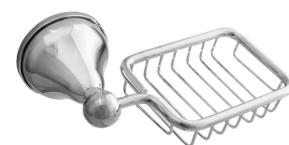

## BYRON ACCESSORIES

Byron accessories are designed to compliment our stylish Entice tapware range. There is a range of accessories combining class and quality to suit any style home. Like the tapware, this range comes in a variety of colours; White, ivory or chrome with the choice of gold or chrome trims.

Byron range of accessories carries a 2 year replacement warranty.

**TOWEL RACK**  
BR1000B

**DOUBLE TOWEL RAIL**  
BR1001B

**SINGLE TOWEL RAIL**  
BR1002B

**GLASS SHELF**  
BR1003B

**TOILET ROLL HOLDER**  
BR1004B

**TOILET ROLL HOLDER  
WITH FLAP**  
BR1004LB

**TOILET ROLL STIRRUP  
HOLDER**  
BR1005B

**ROBE HOOK**  
BR1006B

**SOAP DISH**  
BR1007B

**TOOTHBRUSH HOLDER  
& TUMBLER**  
BR1008B

**TOWEL RING**  
BR1009B

**SOAP BASKET**  
BR1011B

**TOILET PAN, BRUSH &  
HOLDER**  
BR1010B