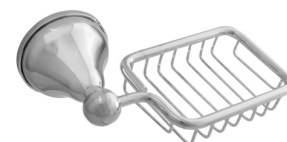

## BYRON ACCESSORIES

Byron accessories matches our stylish Design tapware range. There is a range of accessories combining class and quality to suit any style home. Like the tapware, this range comes in a variety of colours; White, ivory or chrome with the choice of gold or chrome trims.

Byron range of accessories carries a 2 year replacement warranty.

**TOWEL RACK**  
BR1000

**DOUBLE TOWEL RAIL**  
BR1001

**SINGLE TOWEL RAIL**  
BR1002

**GLASS SHELF**  
BR1003

**TOILET ROLL HOLDER**  
BR1004

**TOILET ROLL HOLDER WITH FLAP**  
BR1004L

**TOILET ROLL STIRRUP HOLDER**  
BR1005

**ROBE HOOK**  
BR1006

**SOAP DISH**  
BR1007

**TOOTHBRUSH HOLDER & TUMBLER**  
BR1008B

**TOWEL RING**  
BR1009

**SOAP BASKET**  
BR1011