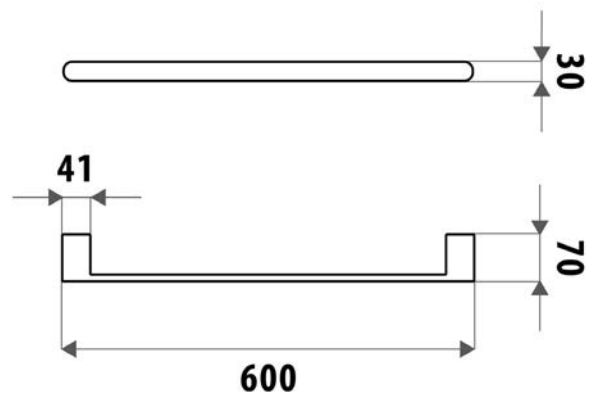

HUNTINGWOOD BLACK SINGLE TOWEL RAIL

Product Code	HR7502ORB
Finish	ELECTRO PLATED
Construction	SOLID BRASS
Warranty	2 YEARS*

- Available in 800mm or 600mm length
- Matte Black Finish
- Organic, modern design
- Subtle curves
- Match huntingwood and Liberty mixers

TECHNICAL DRAWING

HR7502ORB-800

HR7502ORB-600