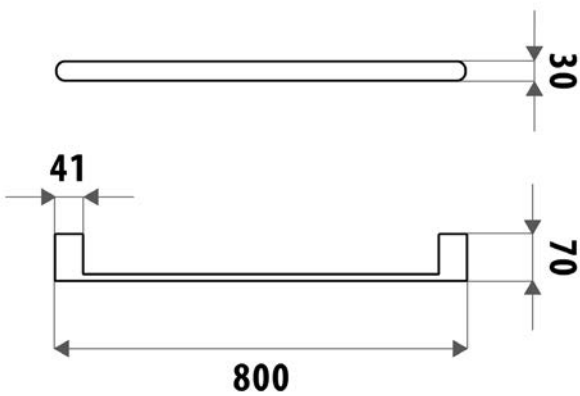

HR7502ORB-800