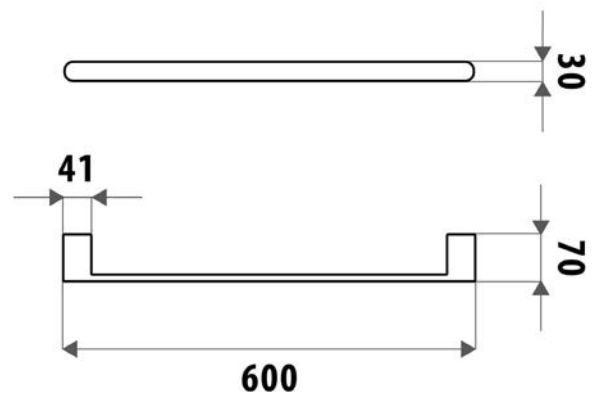

HUNTINGWOOD SINGLE TOWEL RAIL

Product Code	HR7502
Finish	CHROME
Construction	SOLID BRASS
Warranty	2 YEARS*

- Available in 800mm or 600mm length
- Organic, modern chrome plated design
- Subtle curves
- Match huntingwood and Liberty mixers

TECHNICAL DRAWING

HR7502-800

HR7502-600