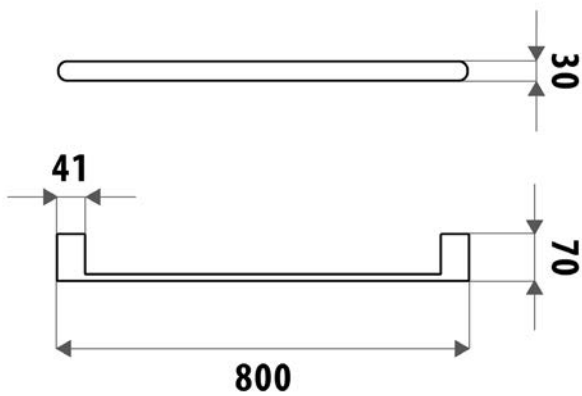

HUNTINGWOOD SINGLE TOWEL RAIL

Product Code	HR7502
Finish	CHROME
Construction	SOLID BRASS
Warranty	2 YEARS*

- Available in 800mm or 600mm length
- Organic, modern chrome plated design
- Subtle curves
- Match huntingwood and Liberty mixers

TECHNICAL DRAWING

HR7502-800

HR7502-600