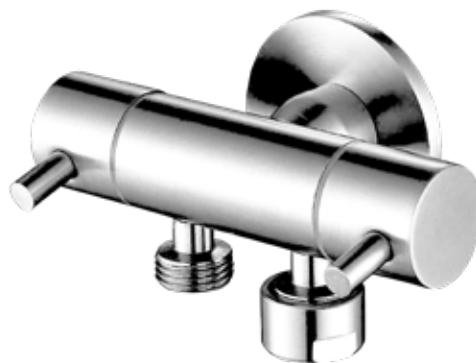

DUAL CONTROL

MINI CISTERN COCK

- / HIGH QUALITY BRUSHED STAINLESS STEEL,
PVD GOLD & MATTE BLACK FINISHES
- / SUITABLE FOR BIDET SPRAY APPLICATION
- / BACK PLATE INCLUDED
- / 1/4 TURN CERAMIC DISC
- / QUALITY BRASS CONSTRUCTION

AVAILABLE FINISHES:

CHROME

STAINLESS STEEL

MATTE BLACK

GOLD

DUAL CONTROL MINI CISTERN COCK

Linkware are building on the success of the Trigger Spray for Bidet applications, and have released a Dual Control Cistern Cock. Featuring two outlets and separate controls, these are perfect for applications requiring two outlets with the ability to isolate one source. Made from the finest materials, these are quality products and finishes to suit many tastes.

Linkware's Trigger Spray offers a 2 year replacement warranty.

DUAL CISTERN COCK
T115DB

DUAL CISTERN COCK
T115DSS

DUAL CISTERN COCK
T115DBK

DUAL CISTERN COCK
T115DPVD