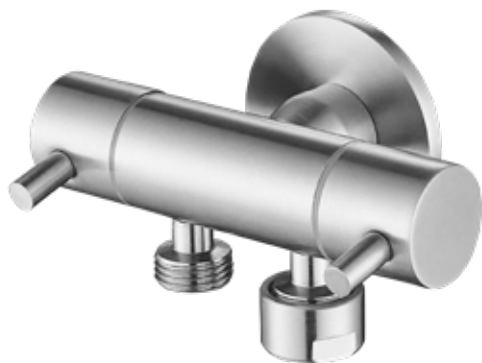

DUAL CONTROL

MINI CISTERN COCK

- / HIGH QUALITY BRUSHED STAINLESS STEEL,
PVD GOLD & MATTE BLACK FINISHES
- / SUITABLE FOR BIDET SPRAY APPLICATION
- / BACK PLATE INCLUDED
- / 1/4 TURN CERAMIC DISC
- / QUALITY BRASS CONSTRUCTION

AVAILABLE FINISHES:

CHROME

STAINLESS STEEL

MATTE BLACK

GOLD

DUAL CONTROL MINI CISTERN COCK

Linkware are building on the success of the Trigger Spray for Bidet applications, and have released a Dual Control Cistern Cock. Featuring two outlets and separate controls, these are perfect for applications requiring two outlets with the ability to isolate one source. Made from the finest materials, these are quality products and finishes to suit many tastes.

Linkware's Trigger Spray offers a 2 year replacement warranty.

DUAL CISTERN COCK
T115DB

DUAL CISTERN COCK
T115DSS

DUAL CISTERN COCK
T115DBK

DUAL CISTERN COCK
T115DPVD