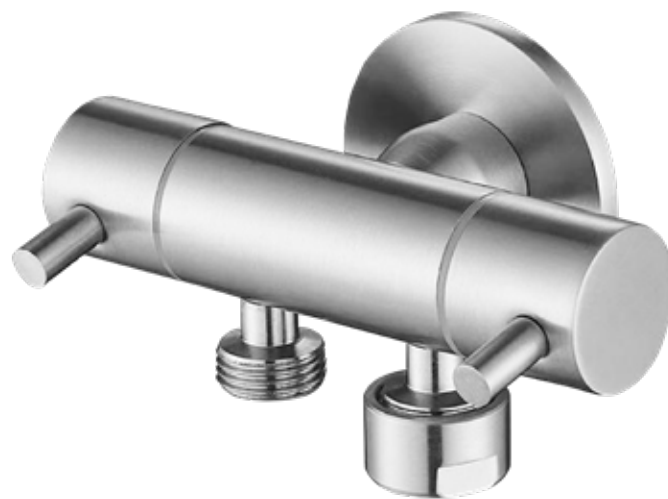

DUAL CONTROL

MINI CISTERN COCK

- / HIGH QUALITY BRUSHED STAINLESS STEEL,
PVD GOLD & MATTE BLACK FINISHES
- / SUITABLE FOR BIDET SPRAY APPLICATION
- / BACK PLATE INCLUDED
- / 1/4 TURN CERAMIC DISC
- / QUALITY BRASS CONSTRUCTION

AVAILABLE FINISHES:

CHROME

STAINLESS STEEL

MATTE BLACK

GOLD

DUAL CONTROL MINI CISTERN COCK

Linkware are building on the success of the Trigger Spray for Bidet applications, and have released a Dual Control Cistern Cock. Featuring two outlets and separate controls, these are perfect for applications requiring two outlets with the ability to isolate one source. Made from the finest materials, these are quality products and finishes to suit many tastes.

Linkware's Trigger Spray offers a 2 year replacement warranty.

DUAL CISTERN COCK
T115DB

DUAL CISTERN COCK
T115DSS

DUAL CISTERN COCK
T115DBK

DUAL CISTERN COCK
T115DPVD